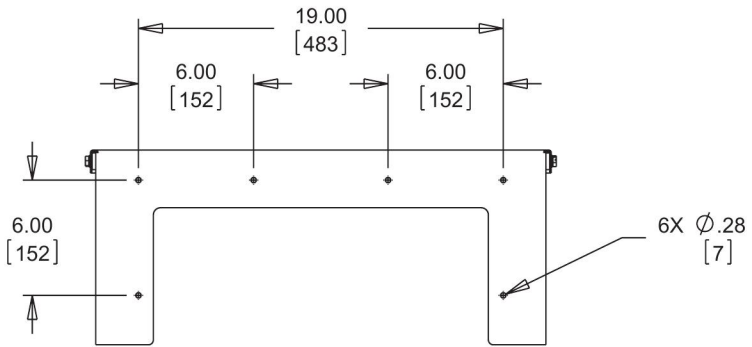

HOFFMAN

<p>1</p> <p>1/4-20x.75</p>  <p>(6X)</p>	<p>2</p>  <p>(6X)</p>	<p>3</p> <p>1/4-20</p>  <p>(6X)</p>
--	--	--

Maintains UL and CSA Type 4, 4X and 12 enclosure rating when installed per these instructions.