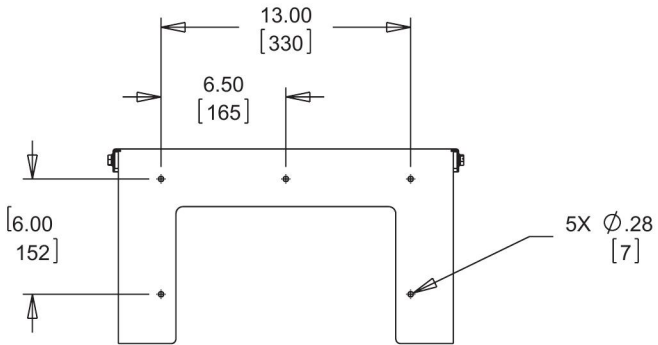

HOFFMAN

<p>1</p> <p>1/4-20x.75</p>  <p>(6X)</p>	<p>2</p>  <p>(6X)</p>	<p>3</p> <p>1/4-20</p>  <p>(6X)</p>
--	--	--

Maintains UL and CSA Type 4, 4X and 12 enclosure rating when installed per these instructions.