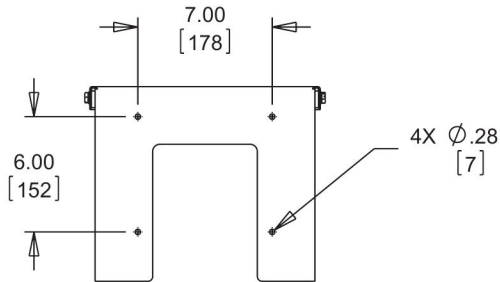

HOFFMAN

<p>1</p> <p>1/4-20x.75</p>  <p>(6X)</p>	<p>2</p>  <p>(6X)</p>	<p>3</p> <p>1/4-20</p>  <p>(6X)</p>
--	--	--

Maintains UL and CSA Type 4, 4X and 12 enclosure rating when installed per these instructions.